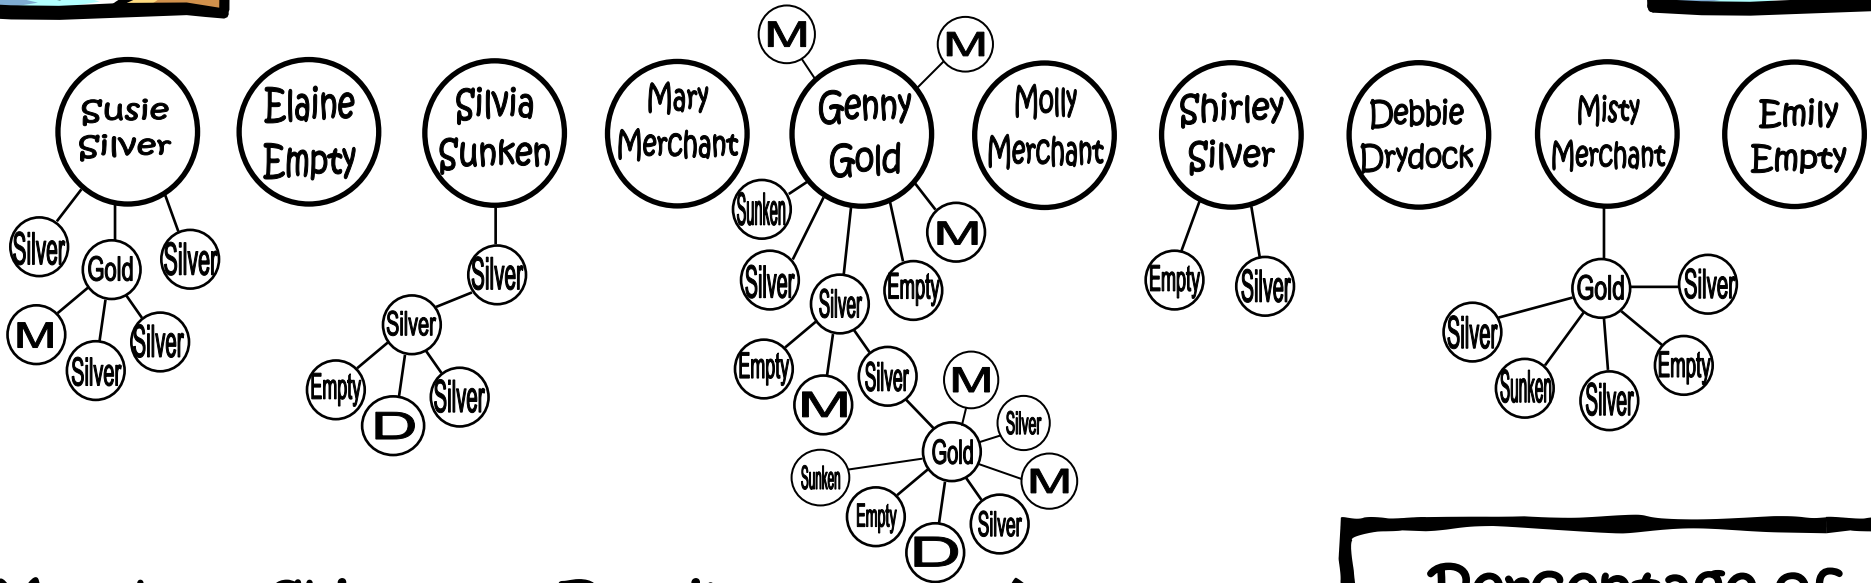

# WORKING WITH YOUR LEADER "SHIPS"

- Merchant Ships = Retailers
- Gold Ships = Designers
- Silver Ships = Workers
- Empty Ships = Talkers
- Sunken Ships = Quitters
- Dry Dock = Flounders

## Percentage of Organization:

Merchant	=	20-30%
Gold	=	5-10%
Silver	=	20-30%
Empty	=	20-30%
Sunken	=	20-30%
Dry Dock	=	10-20%

**ALL THESE = RELATION "SHIPS"**